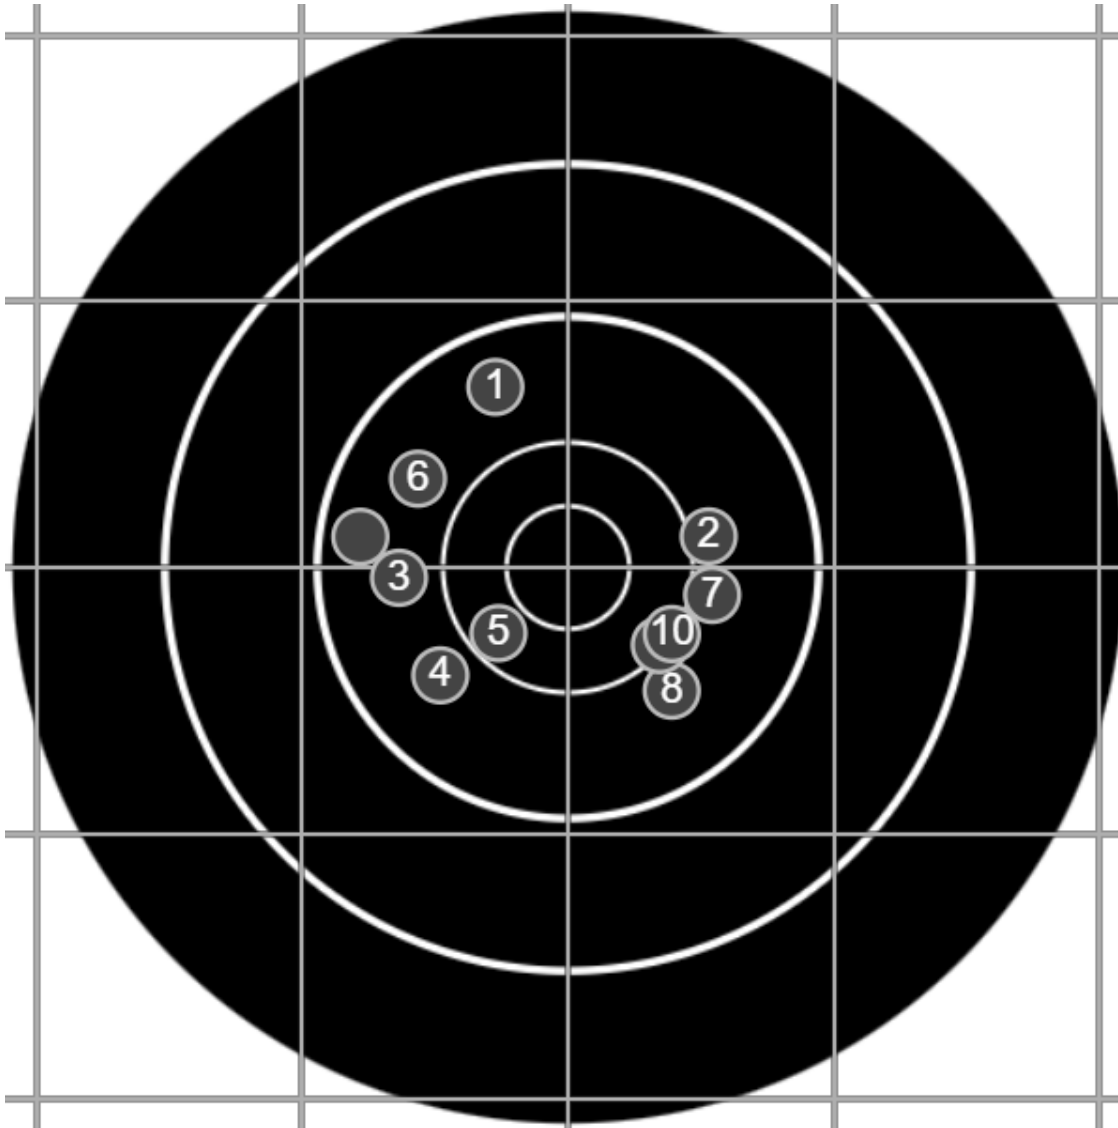

SILVER MOUNTAIN TARGETS
Made in Canada

true
8/31/2024
3:18:12 PM

BRC Club Shoot
Series 1
900 yards

BRC T4 [-60]
AU-LR

Group: 351.3 mm
(313.5w x 303.7h)

(F)
Shooter
Geoff Willis [m06]

53.0

FINAL
v: 1574, sd: 6.1